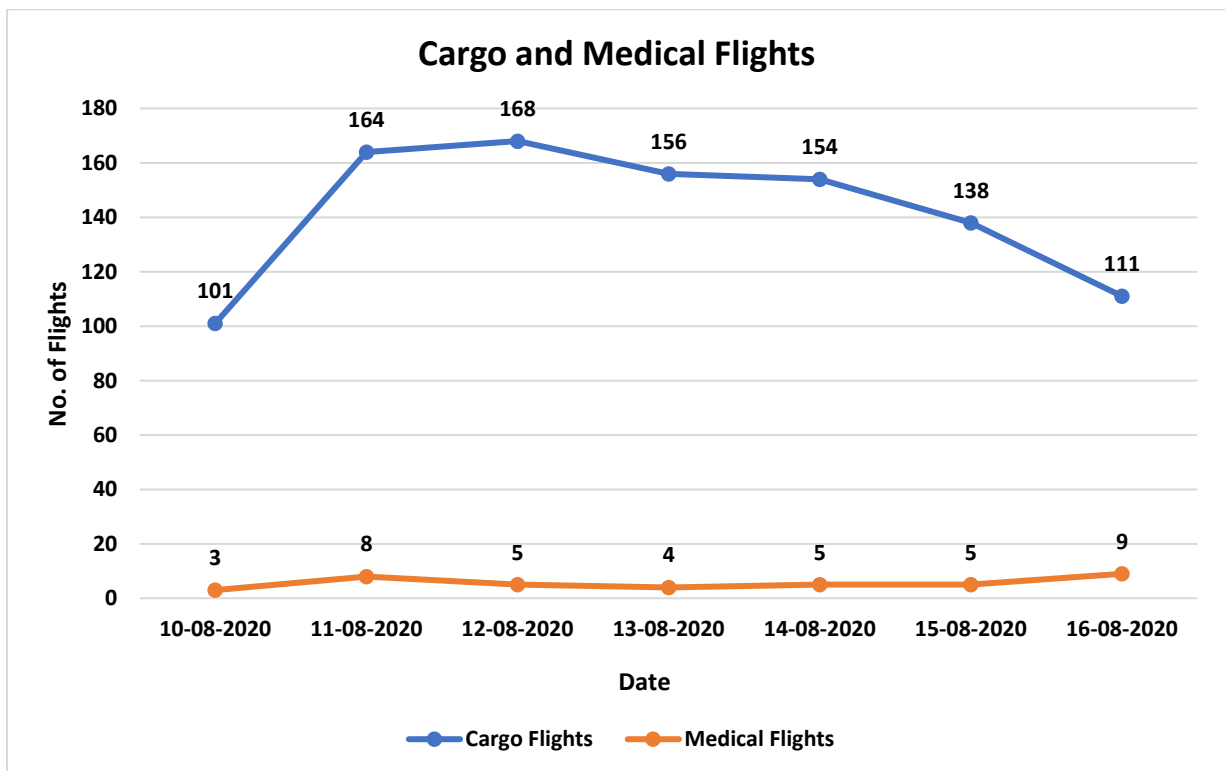

C-ATFM Weekly Report (10th – 16th Aug'20)

1. Traffic at Indian Airports/Airspace:

2. Cargo and Medical Flights at Indian Airports:

3. Flight Operations – Airline wise:

4. Air Traffic Movement at 6 Major Airports:

5. Predicted Demand (17th – 23rd Aug'20):

6. Other Important Information:

- SKYFLOW and ATFM Web Portal was not accessible to stakeholders for considerable time this week due to unserviceable Internet line (9th Aug 1700 IST to 12th Aug'20 1515 IST) and 17th Aug 0530 IST to 1445 IST)
- Doppler Radar images for Kolkata, Chennai and Mohan Bari intermittent from IMD.