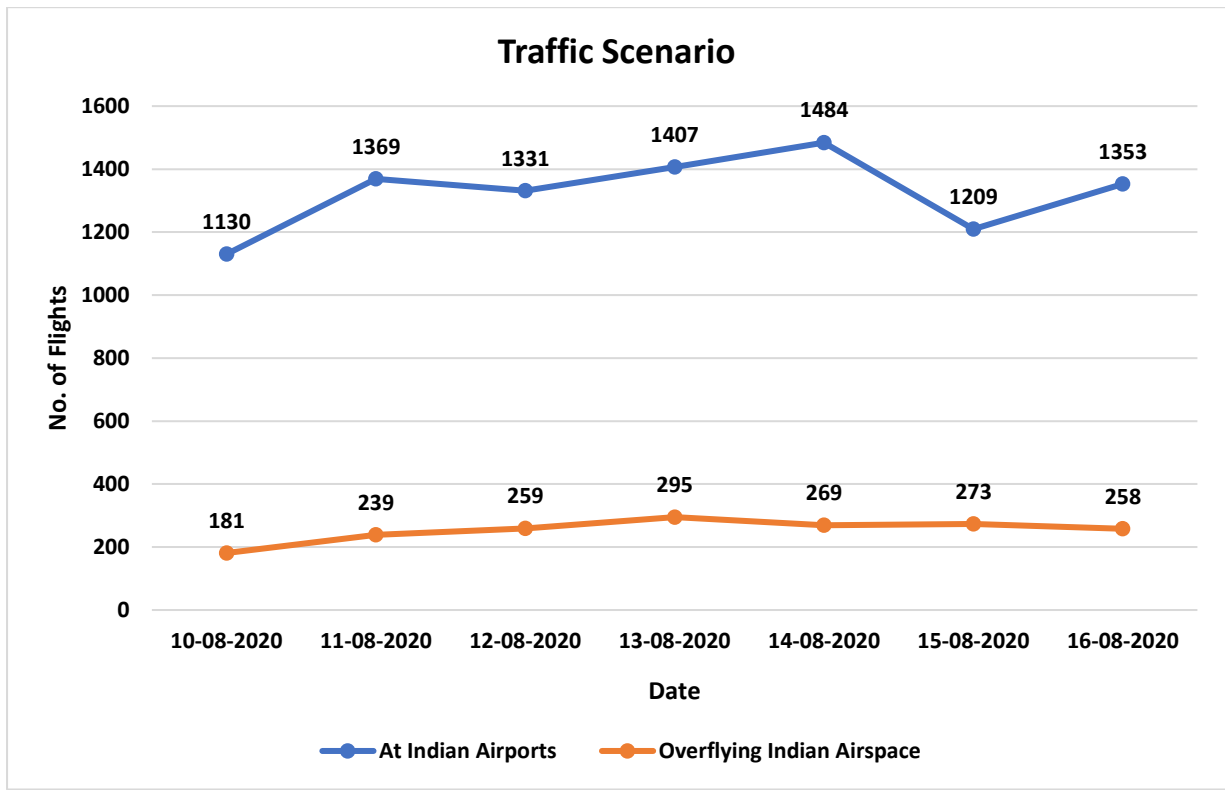

C-ATFM Weekly Report (10th – 16th Aug'20)

1. Traffic at Indian Airports/Airspace:

2. Cargo and Medical Flights at Indian Airports:

3. Flight Operations – Airline wise:

4. Air Traffic Movement at 6 Major Airports:

5. Predicted Demand (17th – 23rd Aug'20):

6. Other Important Information:

- SKYFLOW and ATFM Web Portal was not accessible to stakeholders for considerable time this week due to unserviceable Internet line (9th Aug 1700 IST to 12th Aug'20 1515 IST) and 17th Aug 0530 IST to 1445 IST)
- Doppler Radar images for Kolkata, Chennai and Mohan Bari intermittent from IMD.