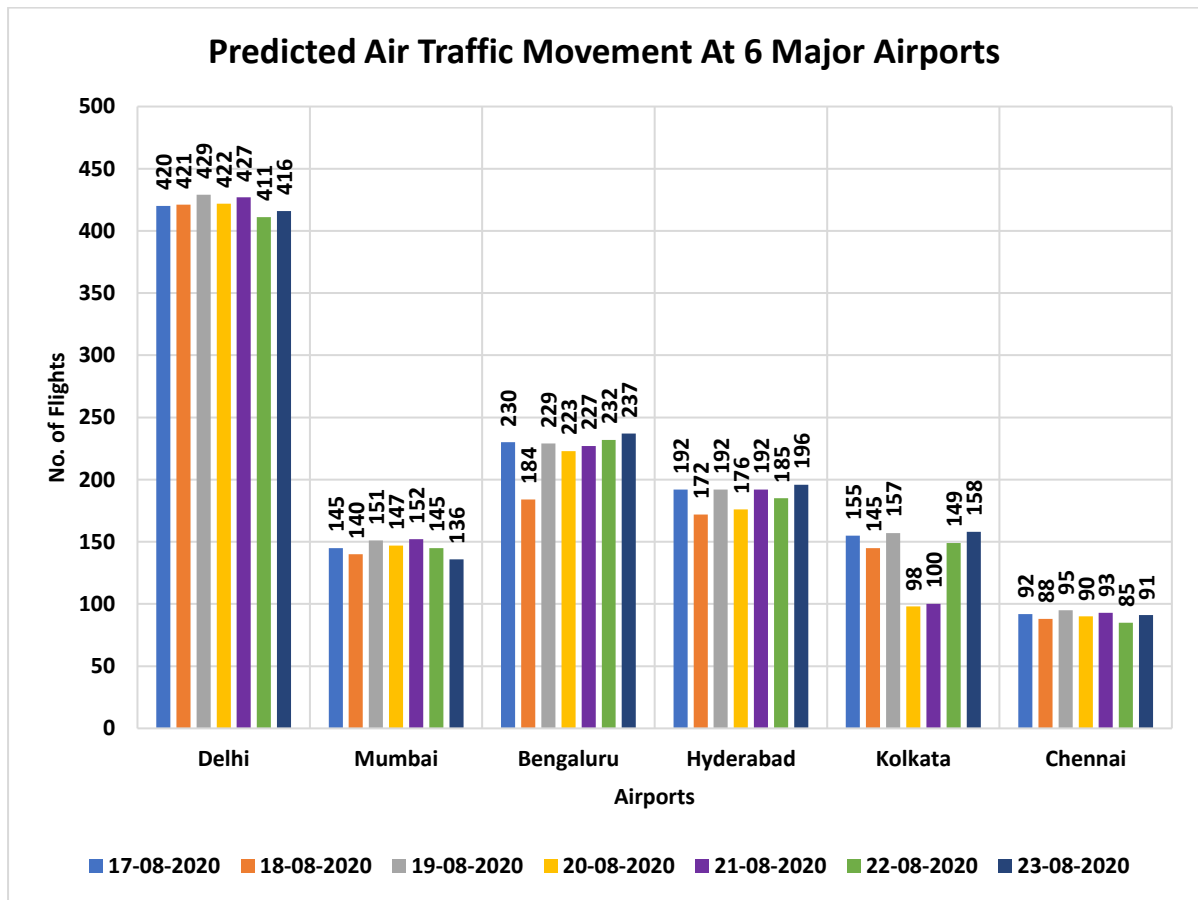

C-ATFM Weekly Report (10th – 16th Aug'20)

1. Traffic at Indian Airports/Airspace:

2. Cargo and Medical Flights at Indian Airports:

3. Flight Operations – Airline wise:

4. Air Traffic Movement at 6 Major Airports:

5. Predicted Demand (17th – 23rd Aug'20):

6. Other Important Information:

- SKYFLOW and ATFM Web Portal was not accessible to stakeholders for considerable time this week due to unserviceable Internet line (9th Aug 1700 IST to 12th Aug'20 1515 IST) and 17th Aug 0530 IST to 1445 IST)
- Doppler Radar images for Kolkata, Chennai and Mohan Bari intermittent from IMD.