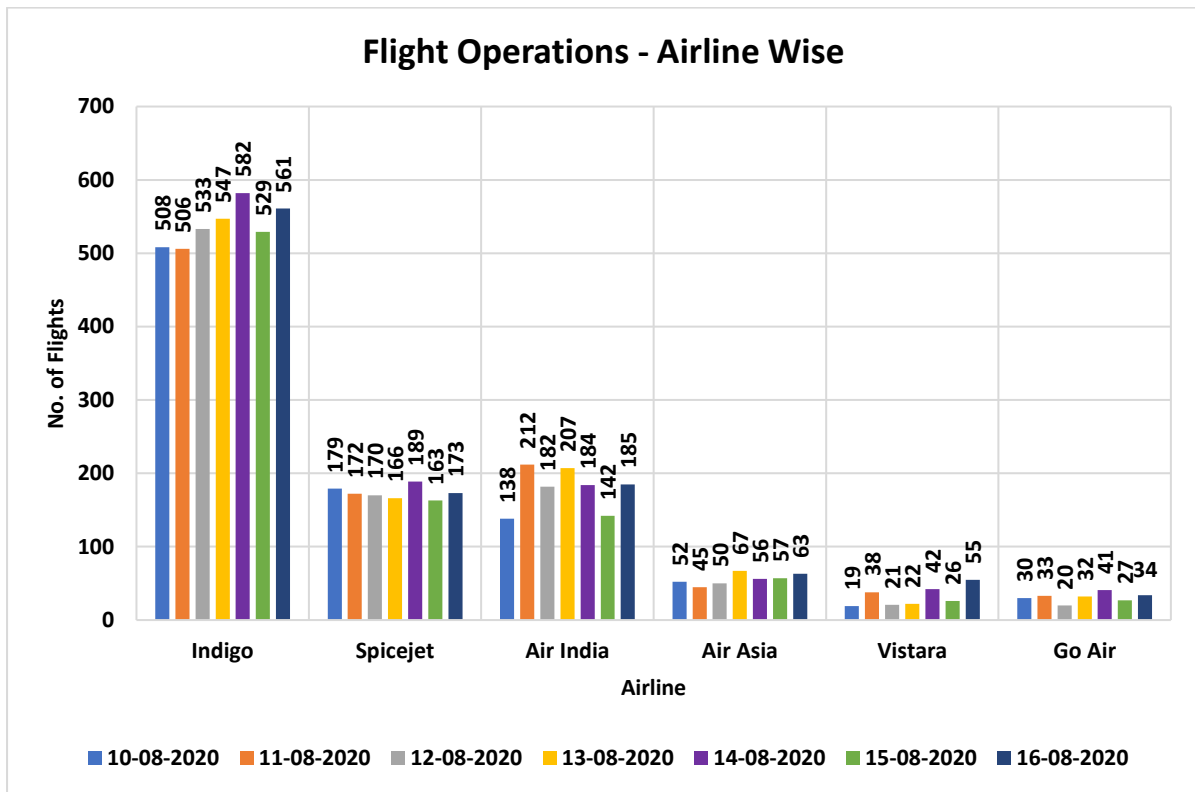

C-ATFM Weekly Report (10th – 16th Aug'20)

1. Traffic at Indian Airports/Airspace:

2. Cargo and Medical Flights at Indian Airports:

3. Flight Operations – Airline wise:

4. Air Traffic Movement at 6 Major Airports:

5. Predicted Demand (17th – 23rd Aug'20):

6. Other Important Information:

- SKYFLOW and ATFM Web Portal was not accessible to stakeholders for considerable time this week due to unserviceable Internet line (9th Aug 1700 IST to 12th Aug'20 1515 IST) and 17th Aug 0530 IST to 1445 IST)
- Doppler Radar images for Kolkata, Chennai and Mohan Bari intermittent from IMD.