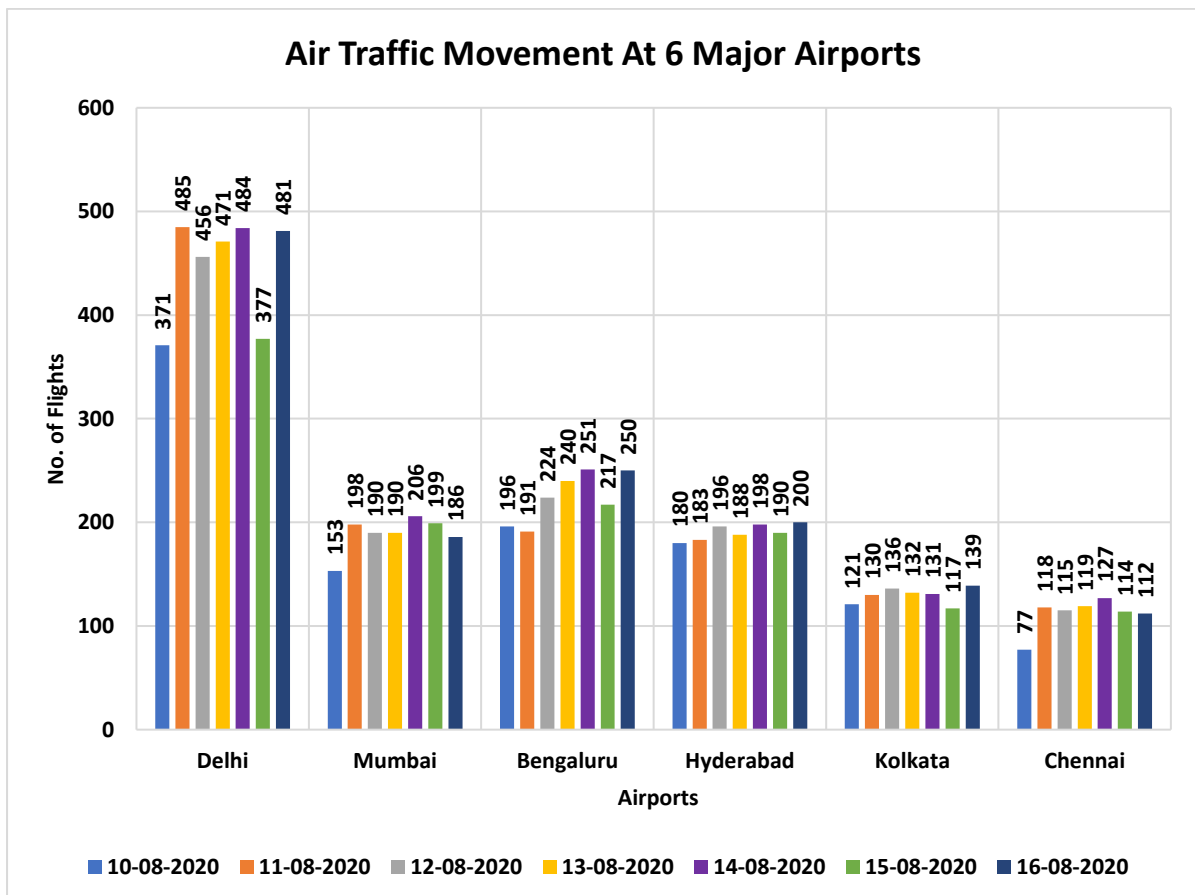

C-ATFM Weekly Report (10th – 16th Aug'20)

1. Traffic at Indian Airports/Airspace:

2. Cargo and Medical Flights at Indian Airports:

3. Flight Operations – Airline wise:

4. Air Traffic Movement at 6 Major Airports:

5. Predicted Demand (17th – 23rd Aug'20):

6. Other Important Information:

- SKYFLOW and ATFM Web Portal was not accessible to stakeholders for considerable time this week due to unserviceable Internet line (9th Aug 1700 IST to 12th Aug'20 1515 IST) and 17th Aug 0530 IST to 1445 IST)
- Doppler Radar images for Kolkata, Chennai and Mohan Bari intermittent from IMD.